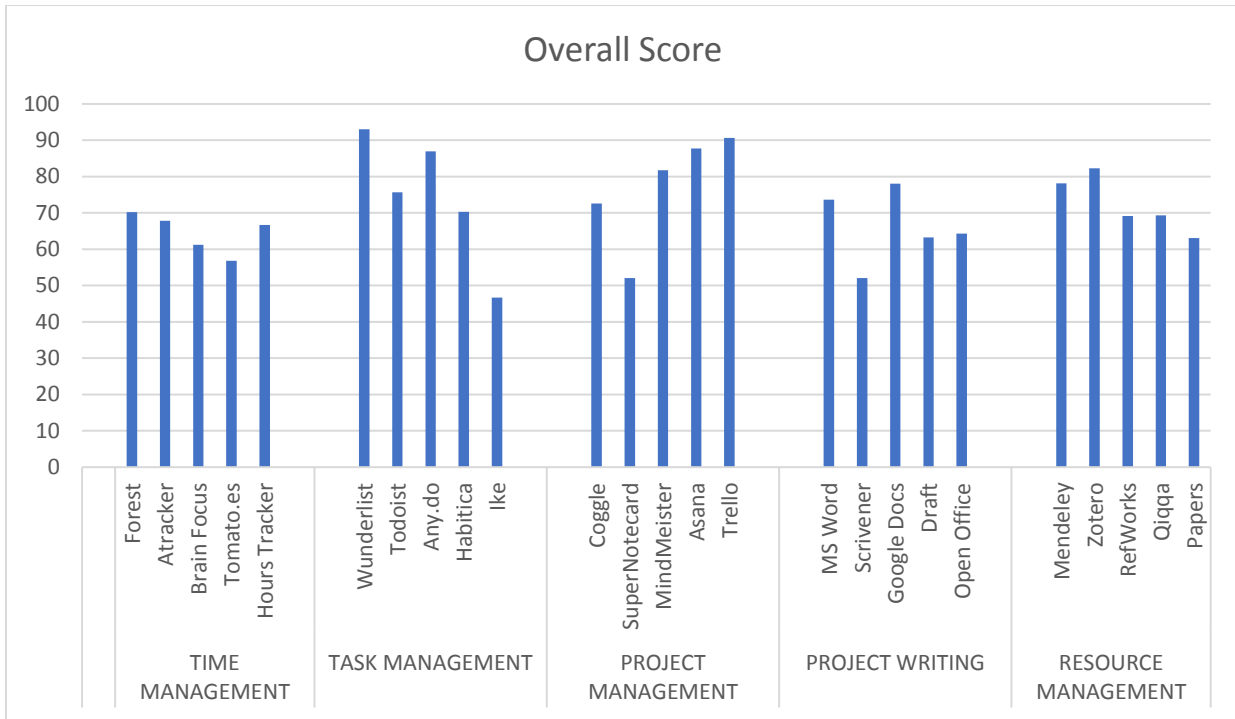

Graphs of Rubric Data

Accuracy of Resource Management Software