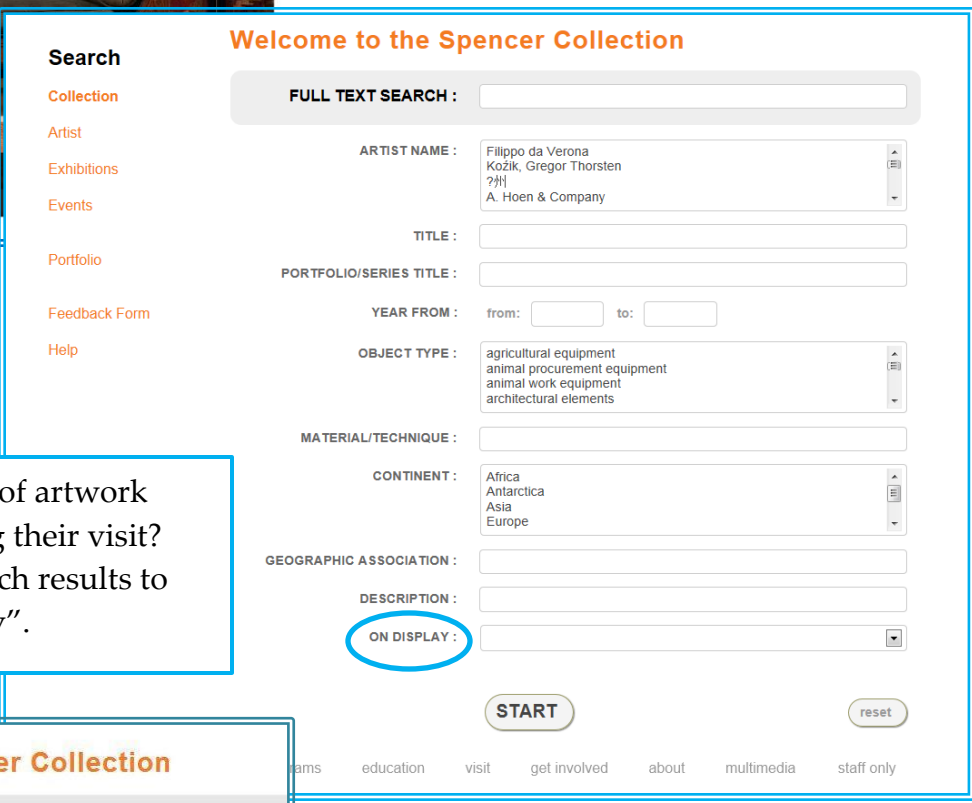

Tips for Searching the Spencer Museum of Art's Collection

Not sure about your search terms? Leave the search box empty and select the arrow.

The next page contains options for searching the SMA collection, exhibitions, and events.

Hoping to locate a piece of artwork your class can see during their visit? Select "Yes" to limit search results to works of art "On Display".

To make a list of object while searching, check the "Add to Portfolio" box. The portfolio can be accessed from the menu on the left. **NOTE: The data in the portfolio will be erased after closing the web browser.**