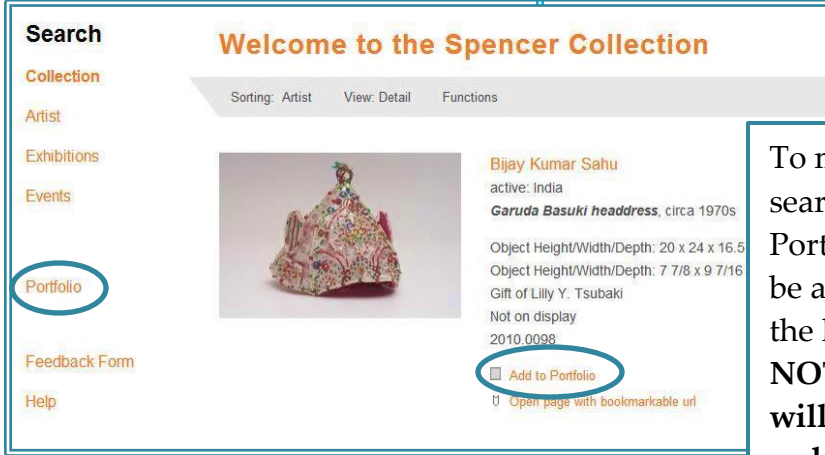

Tips for Searching the Spencer Museum of Art's Collection

Not sure about your search terms? Leave the search box empty and select the arrow.

The next page contains options for searching the SMA collection, exhibitions, and events.

Hoping to locate a piece of artwork your class can see during their visit? Select "Yes" to limit search results to works of art "On Display".

To make a list of object while searching, check the "Add to Portfolio" box. The portfolio can be accessed from the menu on the left. **NOTE: The data in the portfolio will be erased after closing the web browser.**